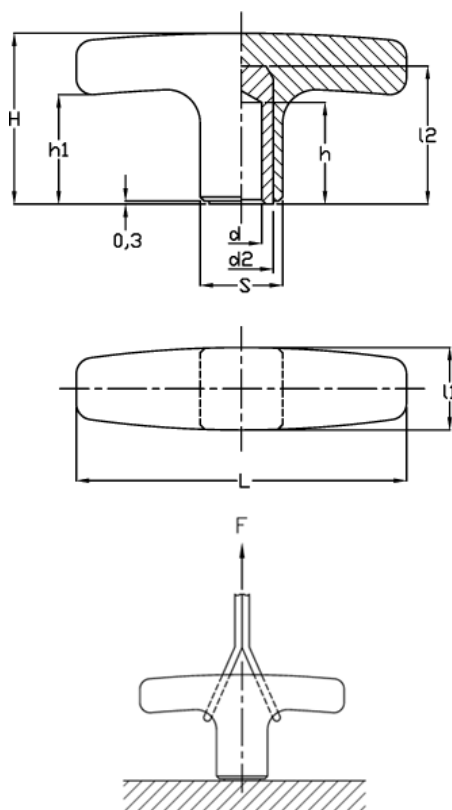

Data Sheet

Article number: 2304032451
Description: Handle 32451
L.652/80 B-6, Black

Measures

$d_2 = 13$

$l_2 = 33$

$d_{H9} = 6$

$S = 20 \times 20$

$F (N) = 7000$

$h = 25$

$H = 41$

$h_1 = 26.0$

$L = 80$

$l_1 = 20$